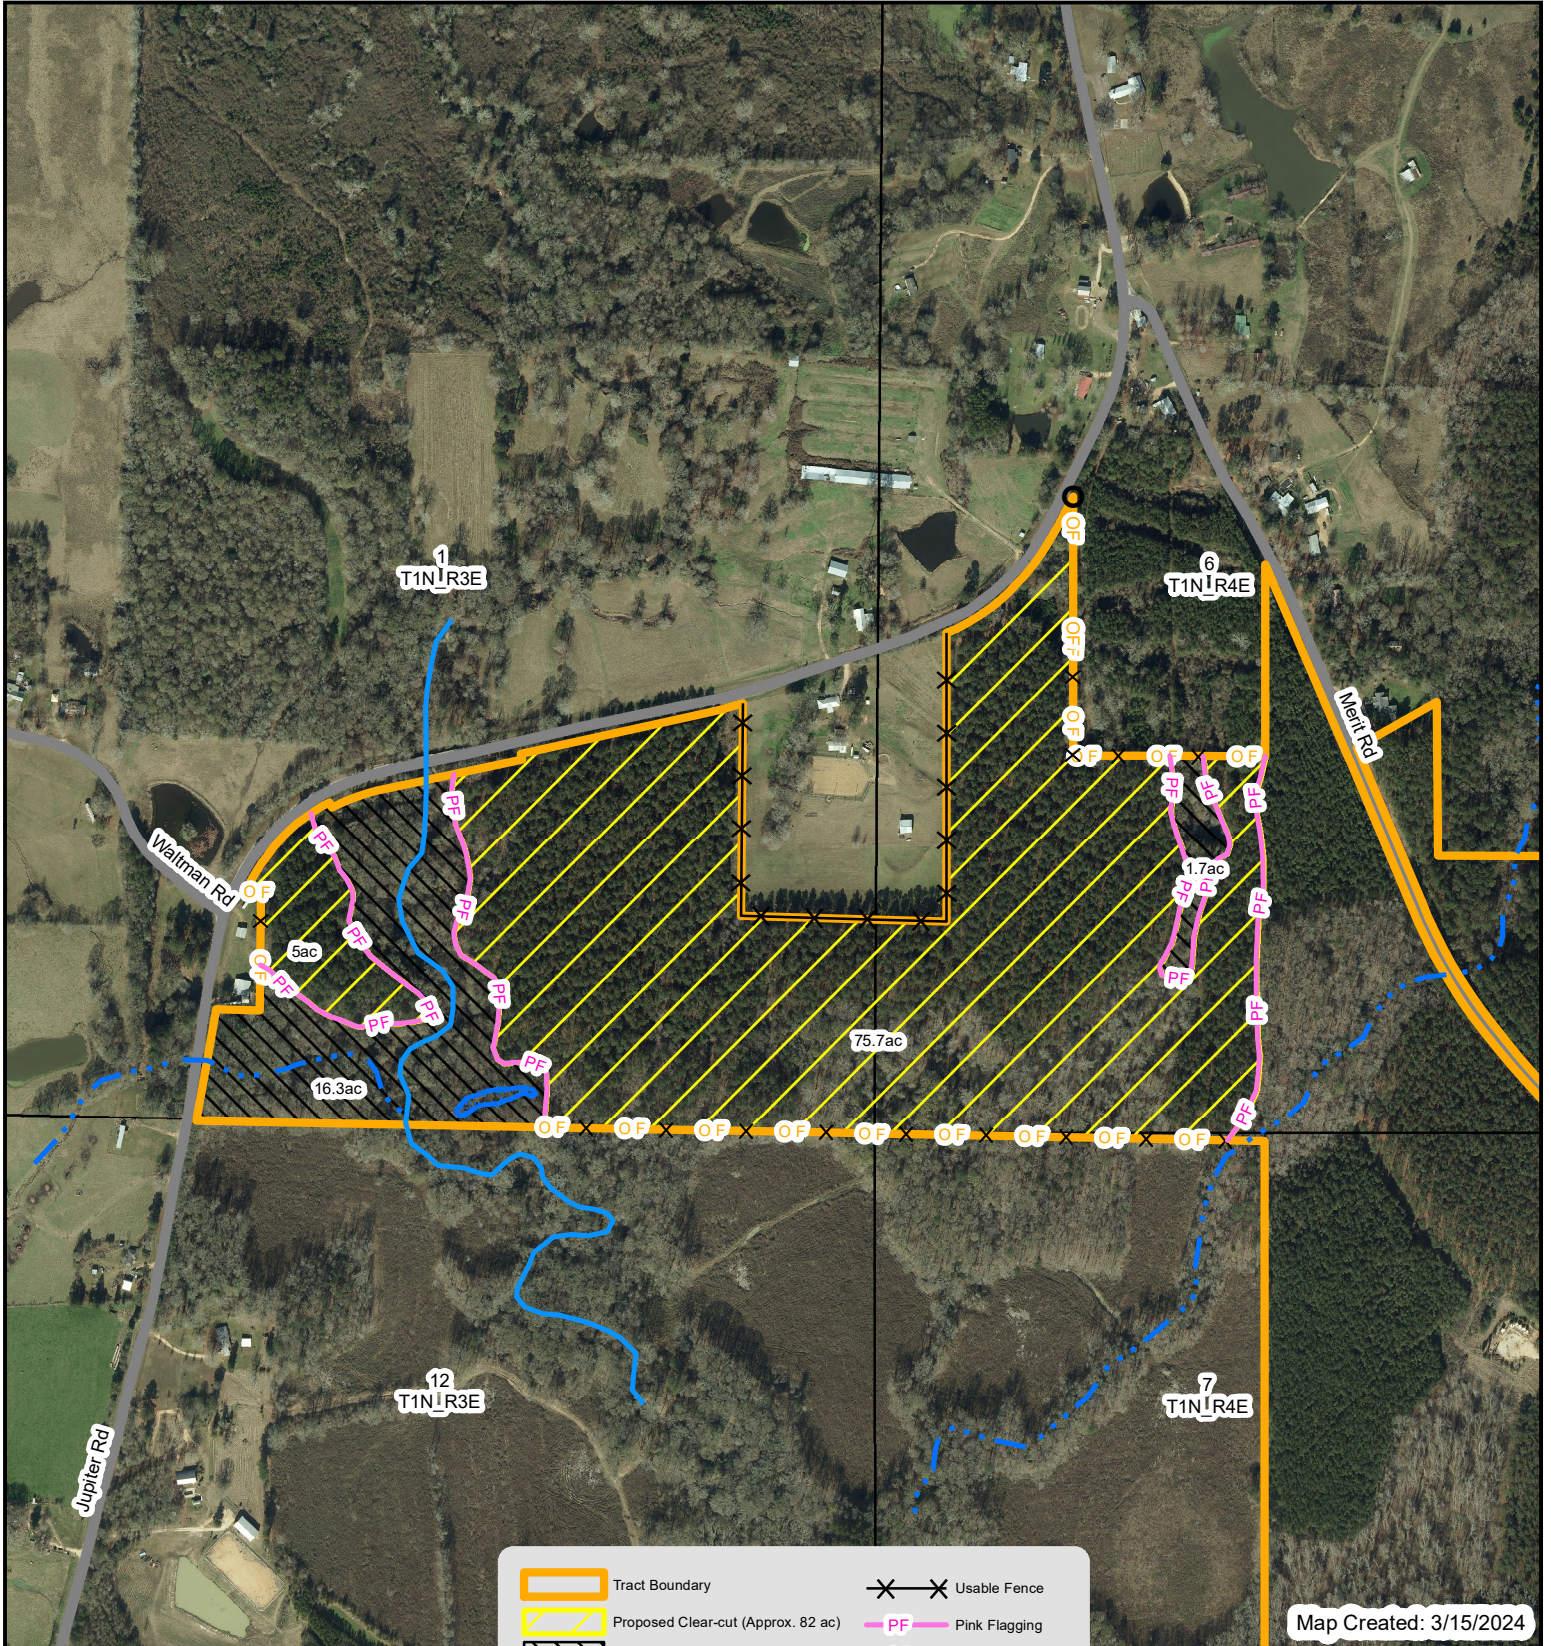

# Sykes Tract

Simpson County MS

2022 Leaf Off Aerial

	Tract Boundary		Usable Fence
	Proposed Clear-cut (Approx. 82 ac)		Pink Flagging
	SMZ		Orange Flagging
	Slough		Old Fence
	Metal Corner		Primary Road
			Strong River
			Primary Creek
			Intm Creek

Map Created: 3/15/2024

1 inch = 660 feet