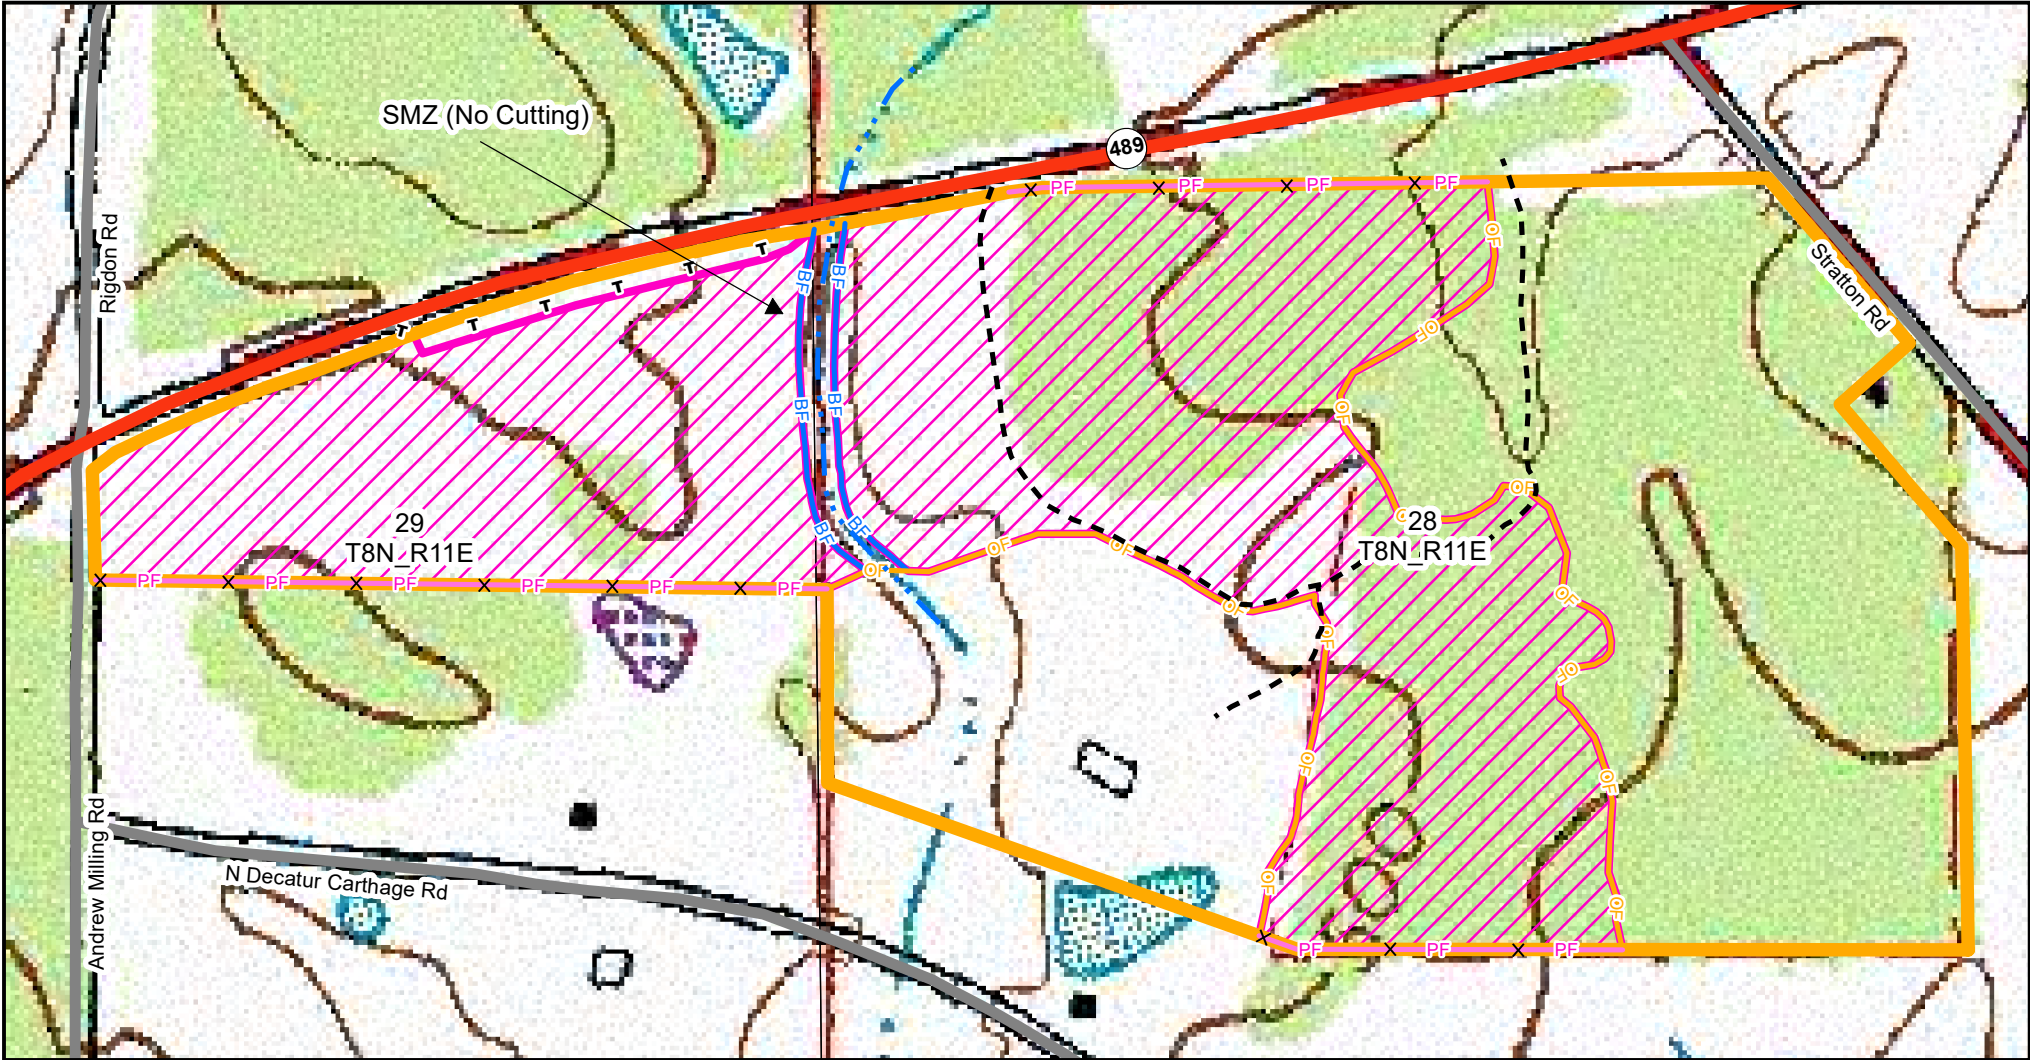

Norsworthy Property

Township 8 North, Range 11 East, Newton County, MS

Topo Map

Map Created: 5/13/2022

-  Tract Boundary
-  Sale Area (Approx. 35 acres)
-  Blue Flagging
-  Orange Flagging
-  Pink Flagging
-  Woods Road/Trail
-  Int. Creek
-  Old Fence
-  Powerline

www.HairstonForestry.com

1 inch = 330 feet