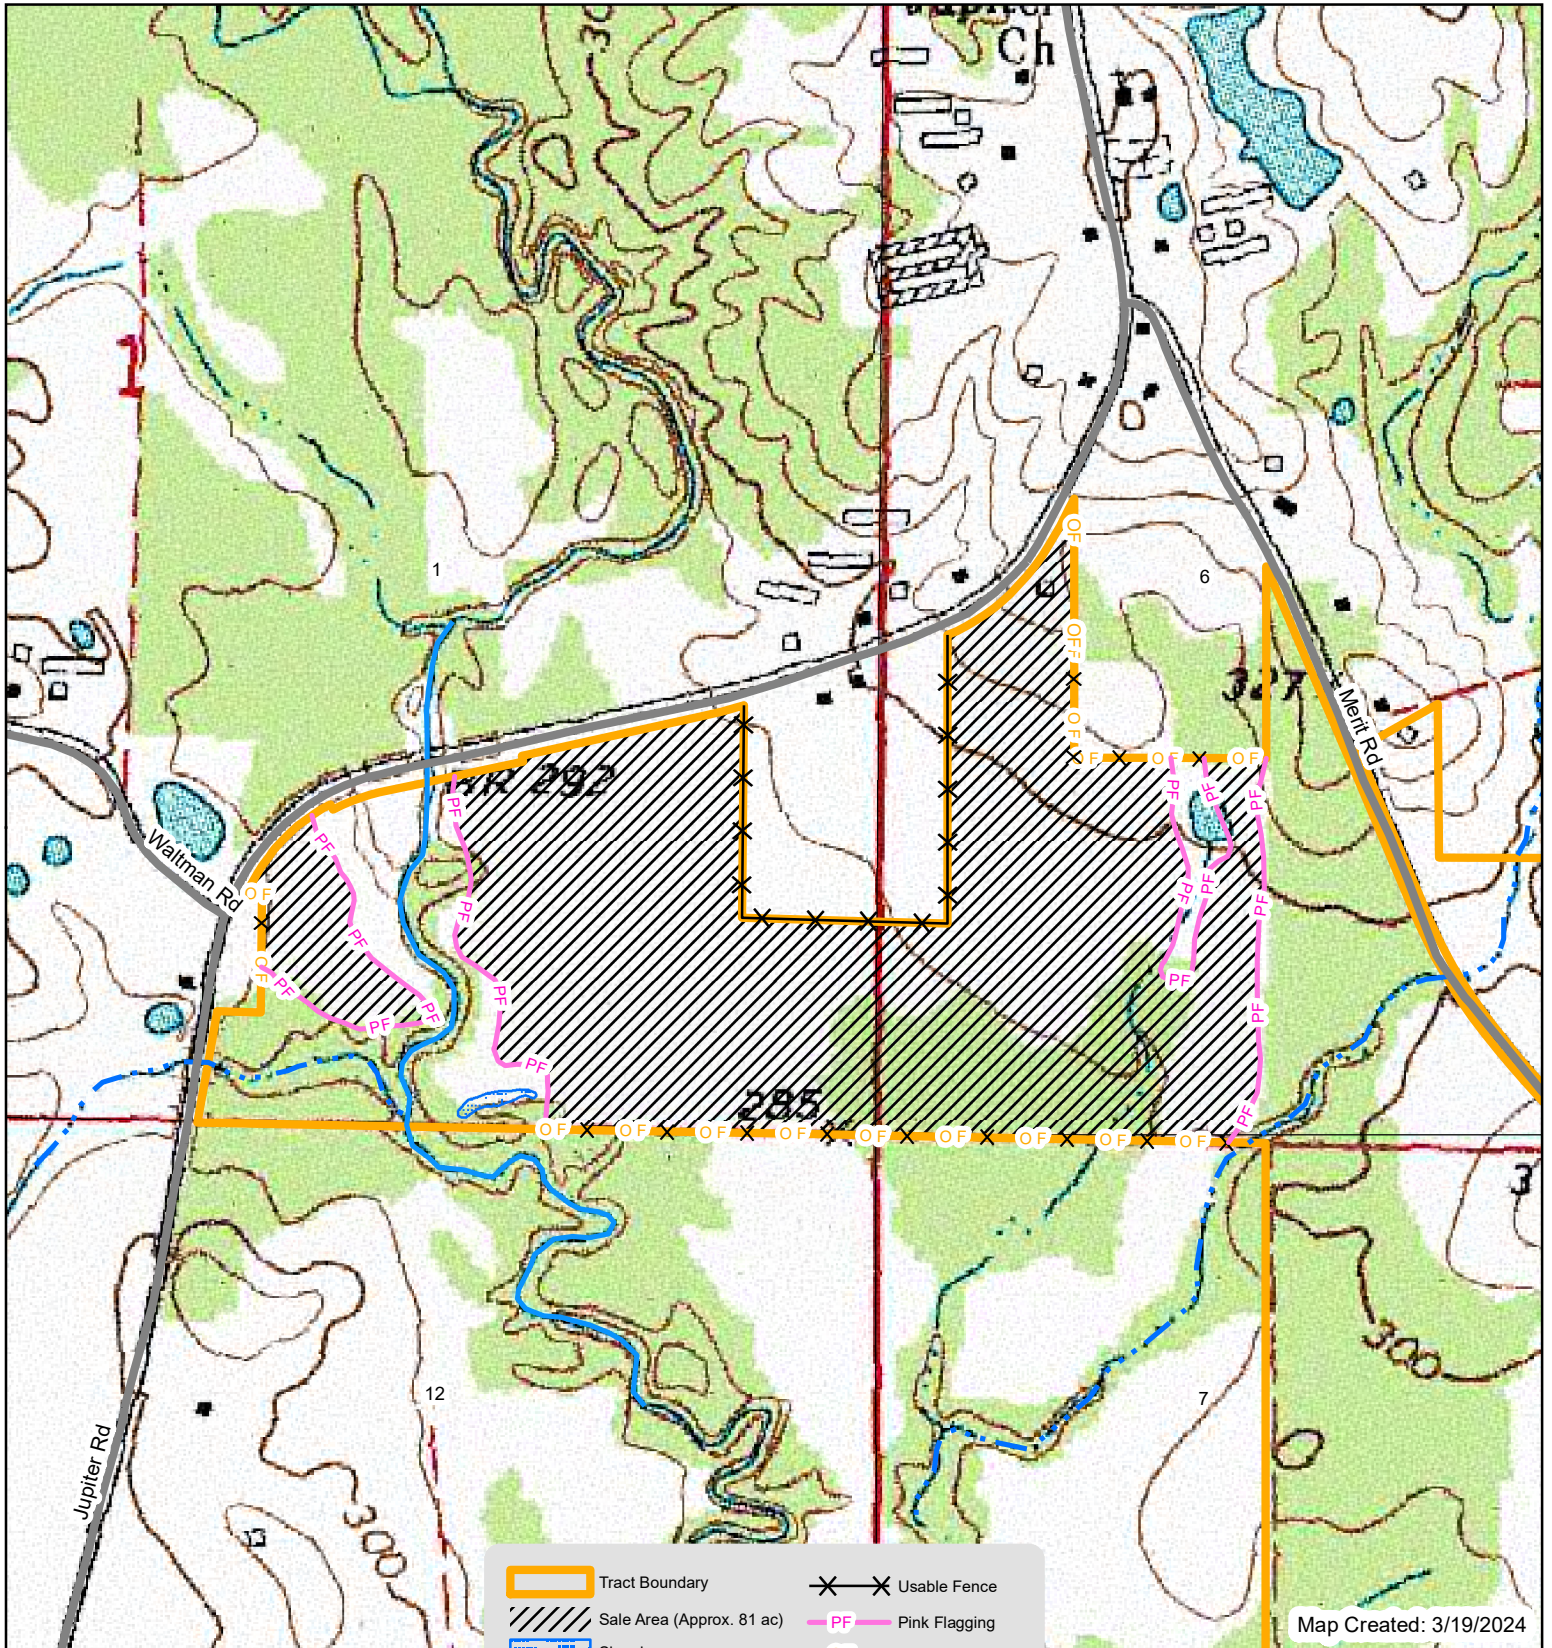

Sykes Tract

Simpson County MS

Topo Map

Tract Boundary	Usable Fence
Sale Area (Approx. 81 ac)	Pink Flagging
Slough	Orange Flagging
	Old Fence
	Primary Road
	Strong River
	Primary Creek
	Intm Creek

Map Created: 3/19/2024

1 inch = 660 feet