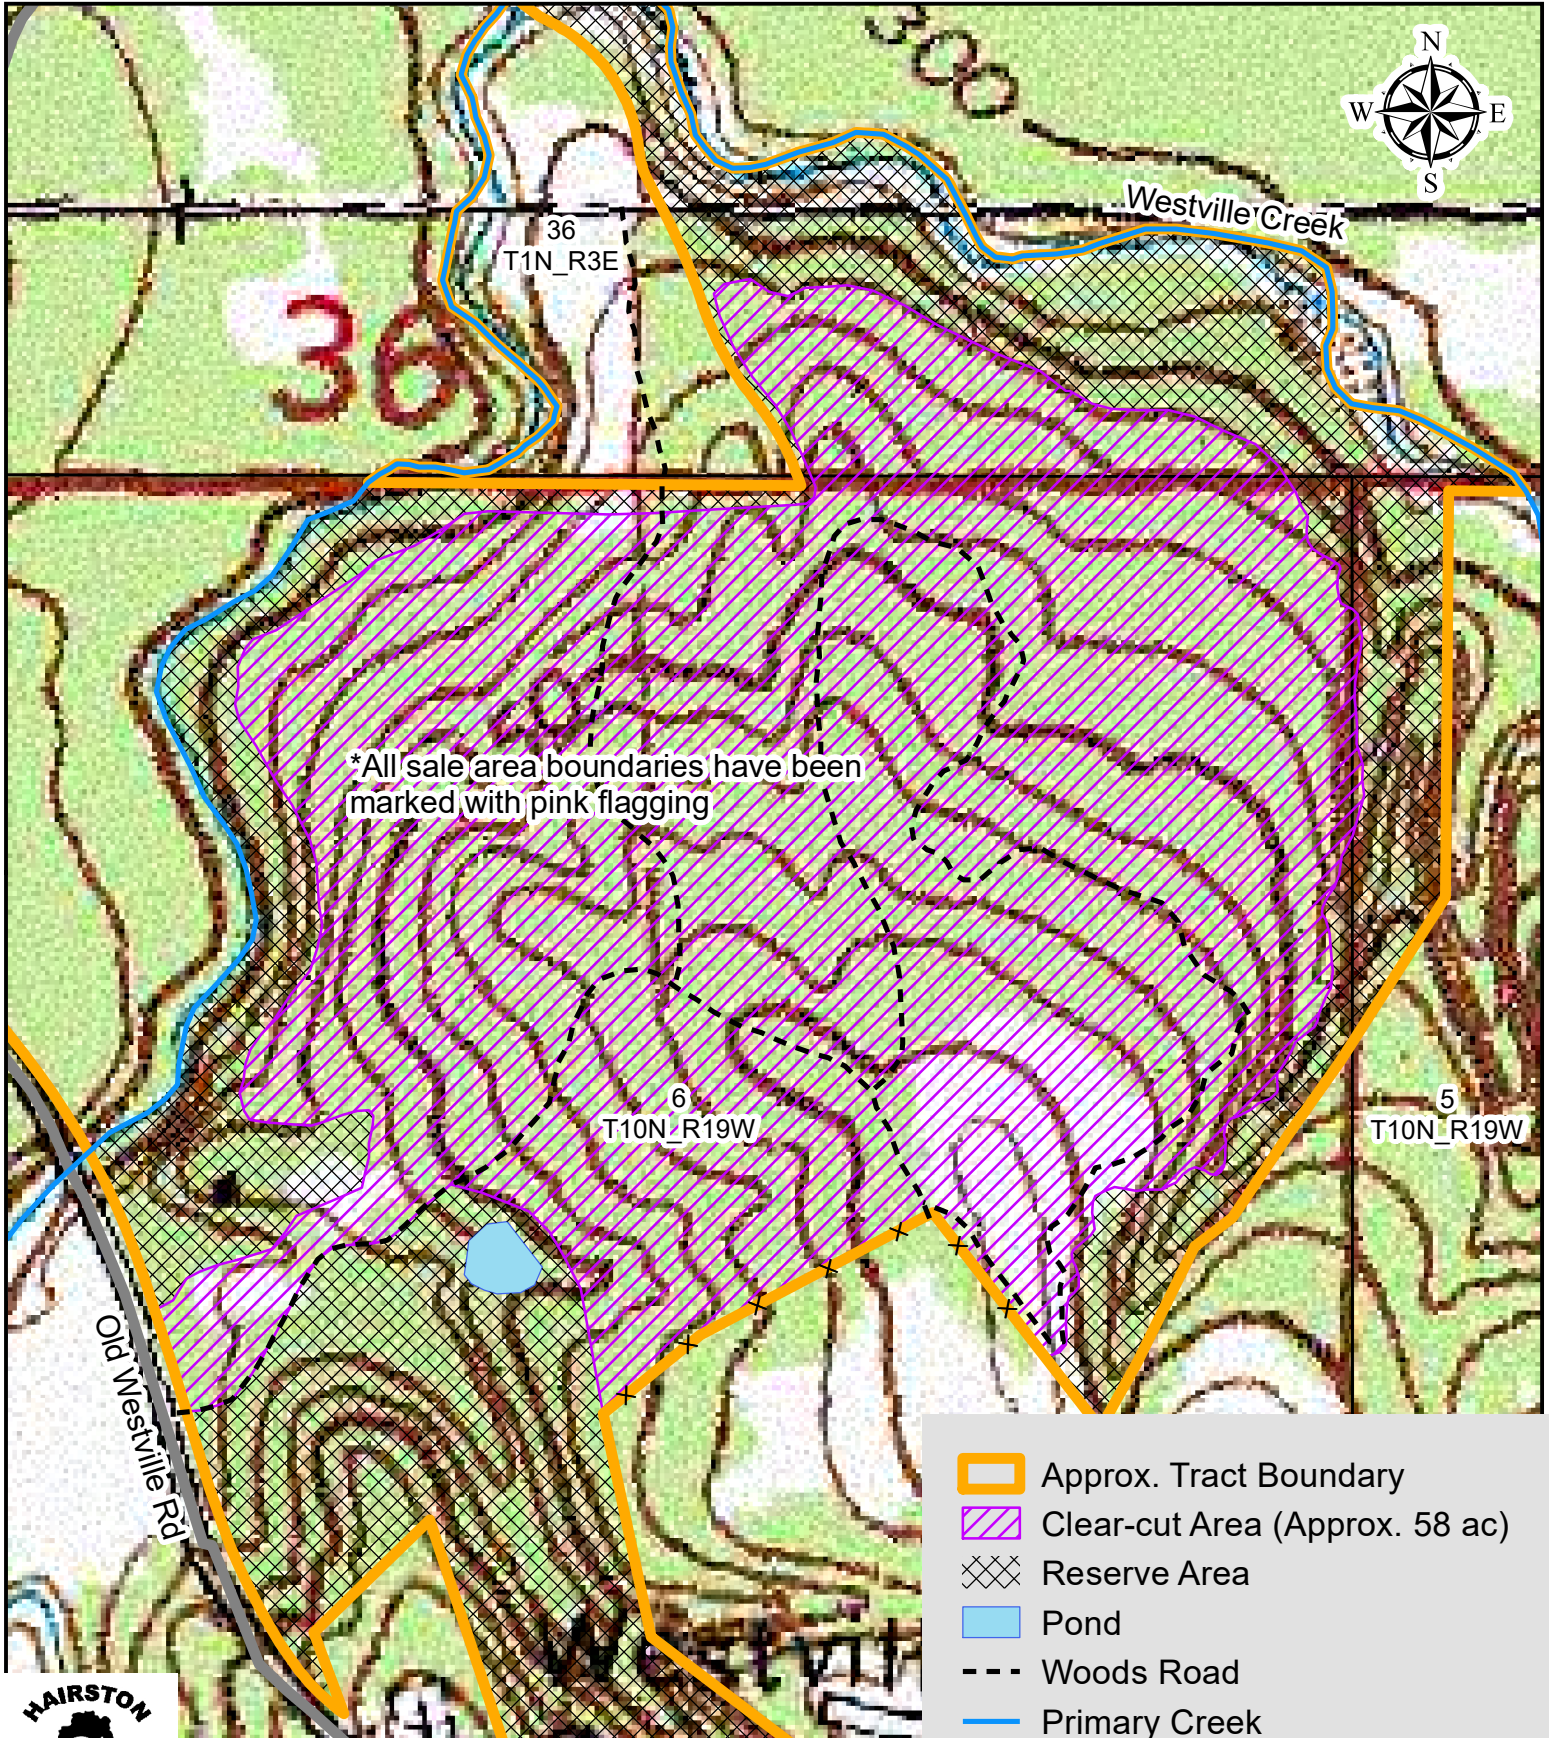

Kees Tract

Simpson County MS

Topo Map

-  Approx. Tract Boundary
-  Clear-cut Area (Approx. 58 ac)
-  Reserve Area
-  Pond
-  Woods Road
-  Primary Creek
-  Old Fence

Map Created: 10/18/2022