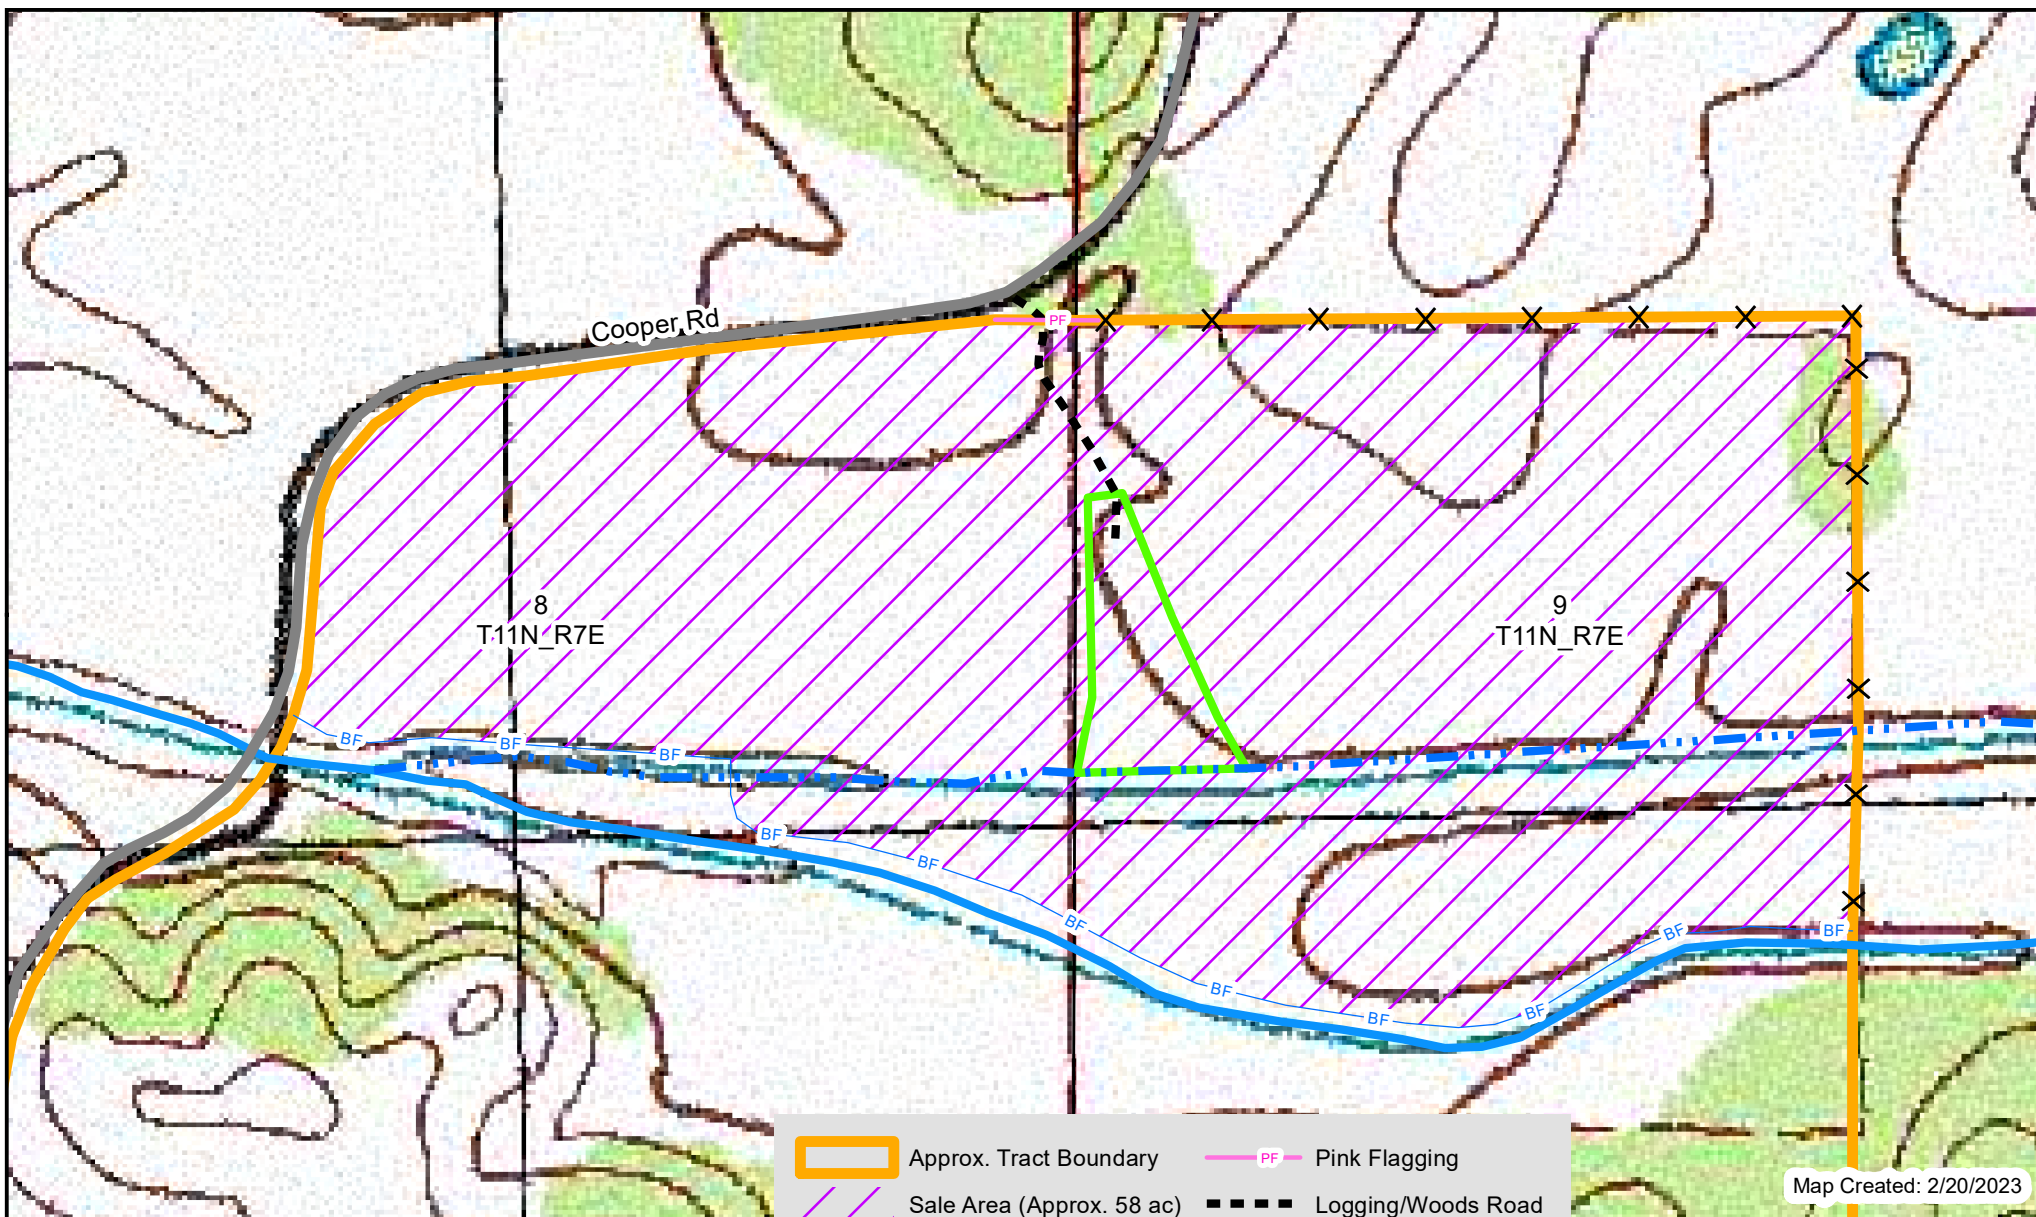

Edgar - Conway Tract

Section 8 & 9, Township 11 North, Range 7 East, Leake County, MS

Topo Map

- Approx. Tract Boundary
- Sale Area (Approx. 58 ac)
- Food Plot
- Pink Flagging
- Logging/Woods Road
- Old Fence
- Blue Flagging
- Int creek
- Primary creek

Map Created: 2/20/2023

1 inch = 330 feet

www.HairstonForestry.com