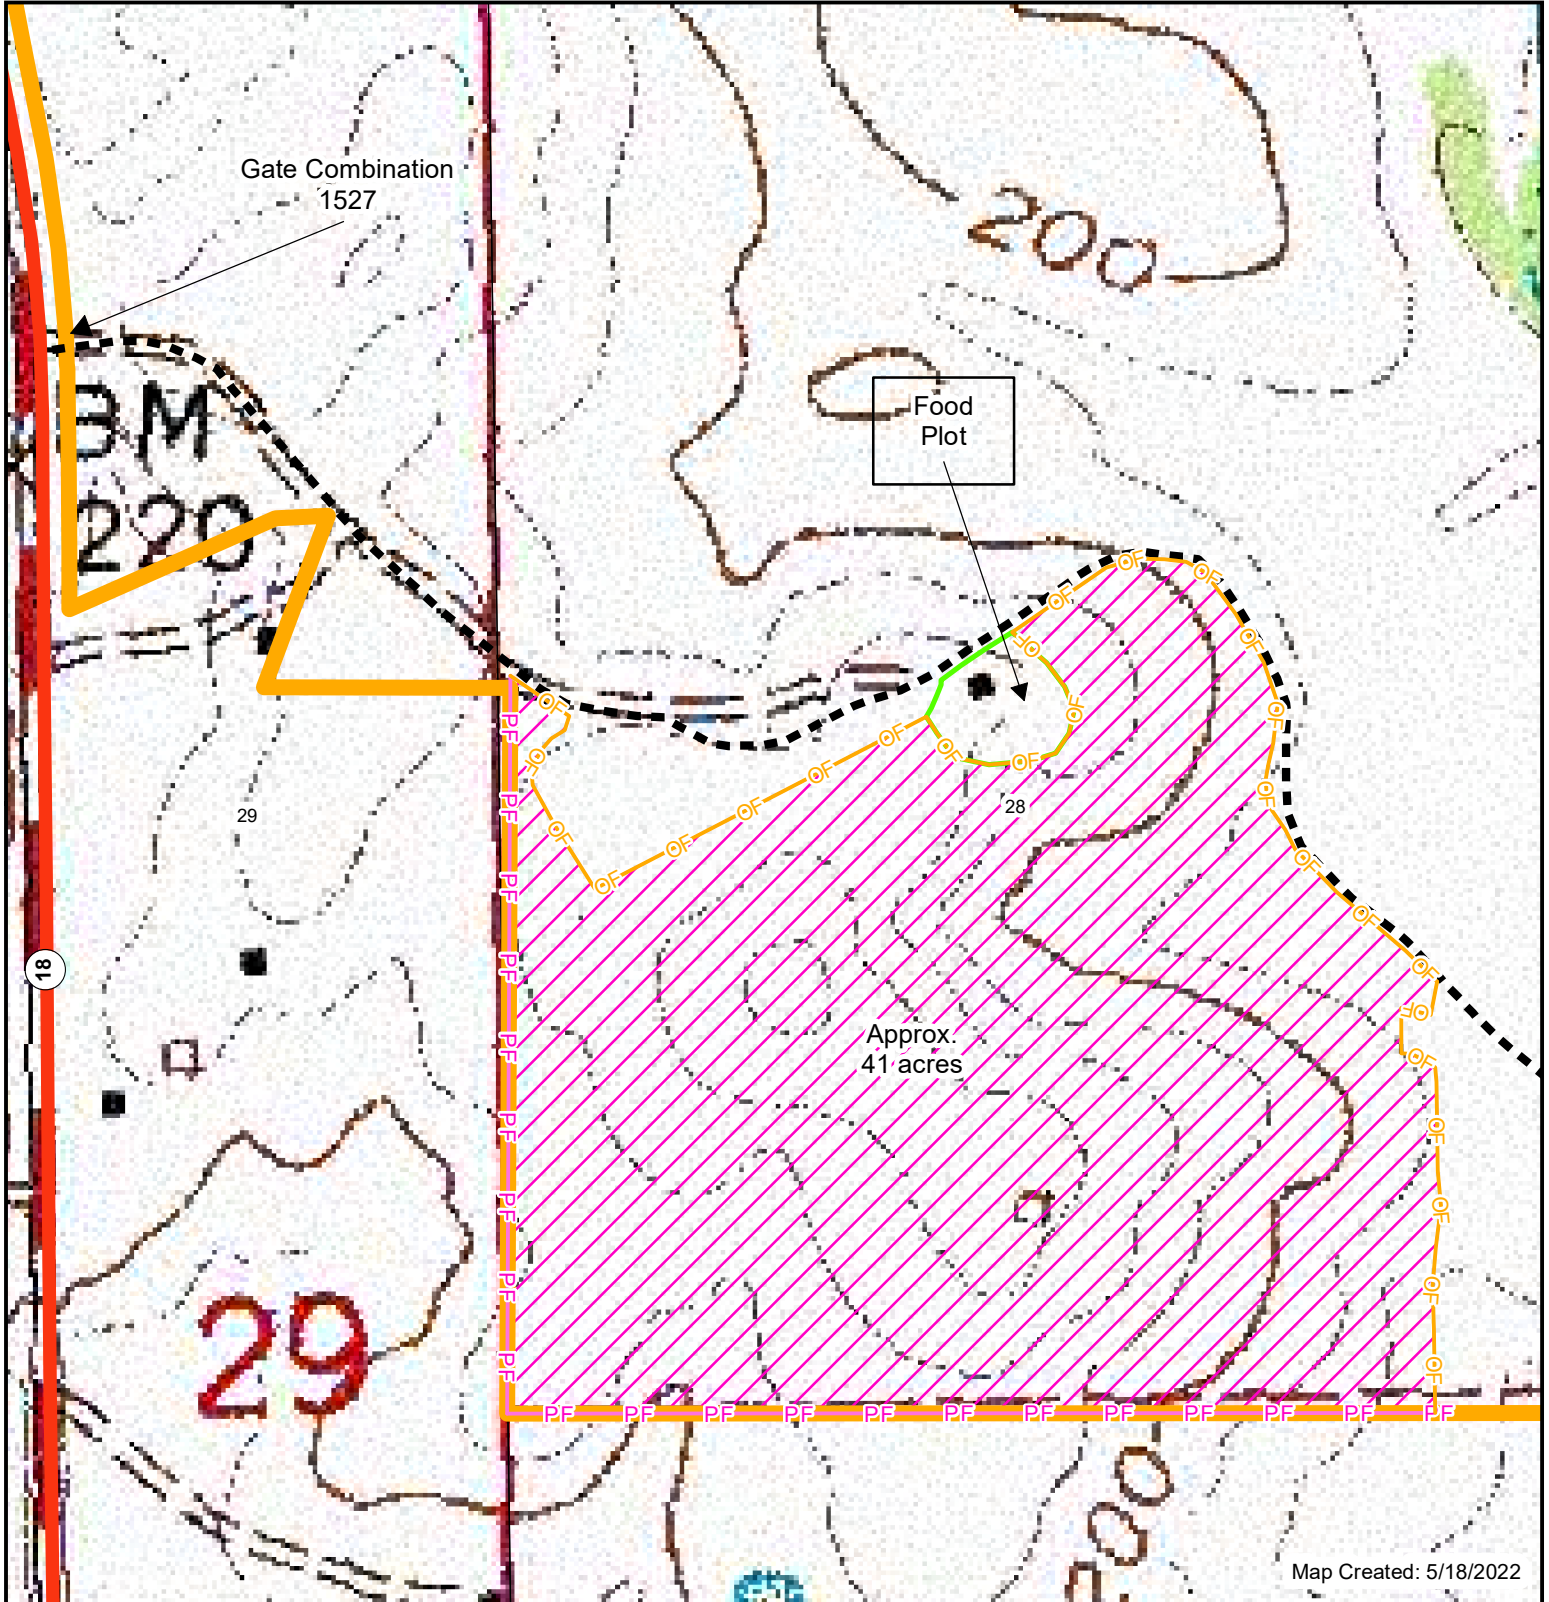

Life Is Good Farm, LLC Tract

Section 28, Township 3 North, Range 4 West, Hinds County, MS

Topo Map

Map Created: 5/18/2022

www.HairstonForestry.com

-  Tract Boundary
-  Proposed Sale Area (Approx. 41 ac)
-  Food Plot

1 inch = 330 feet